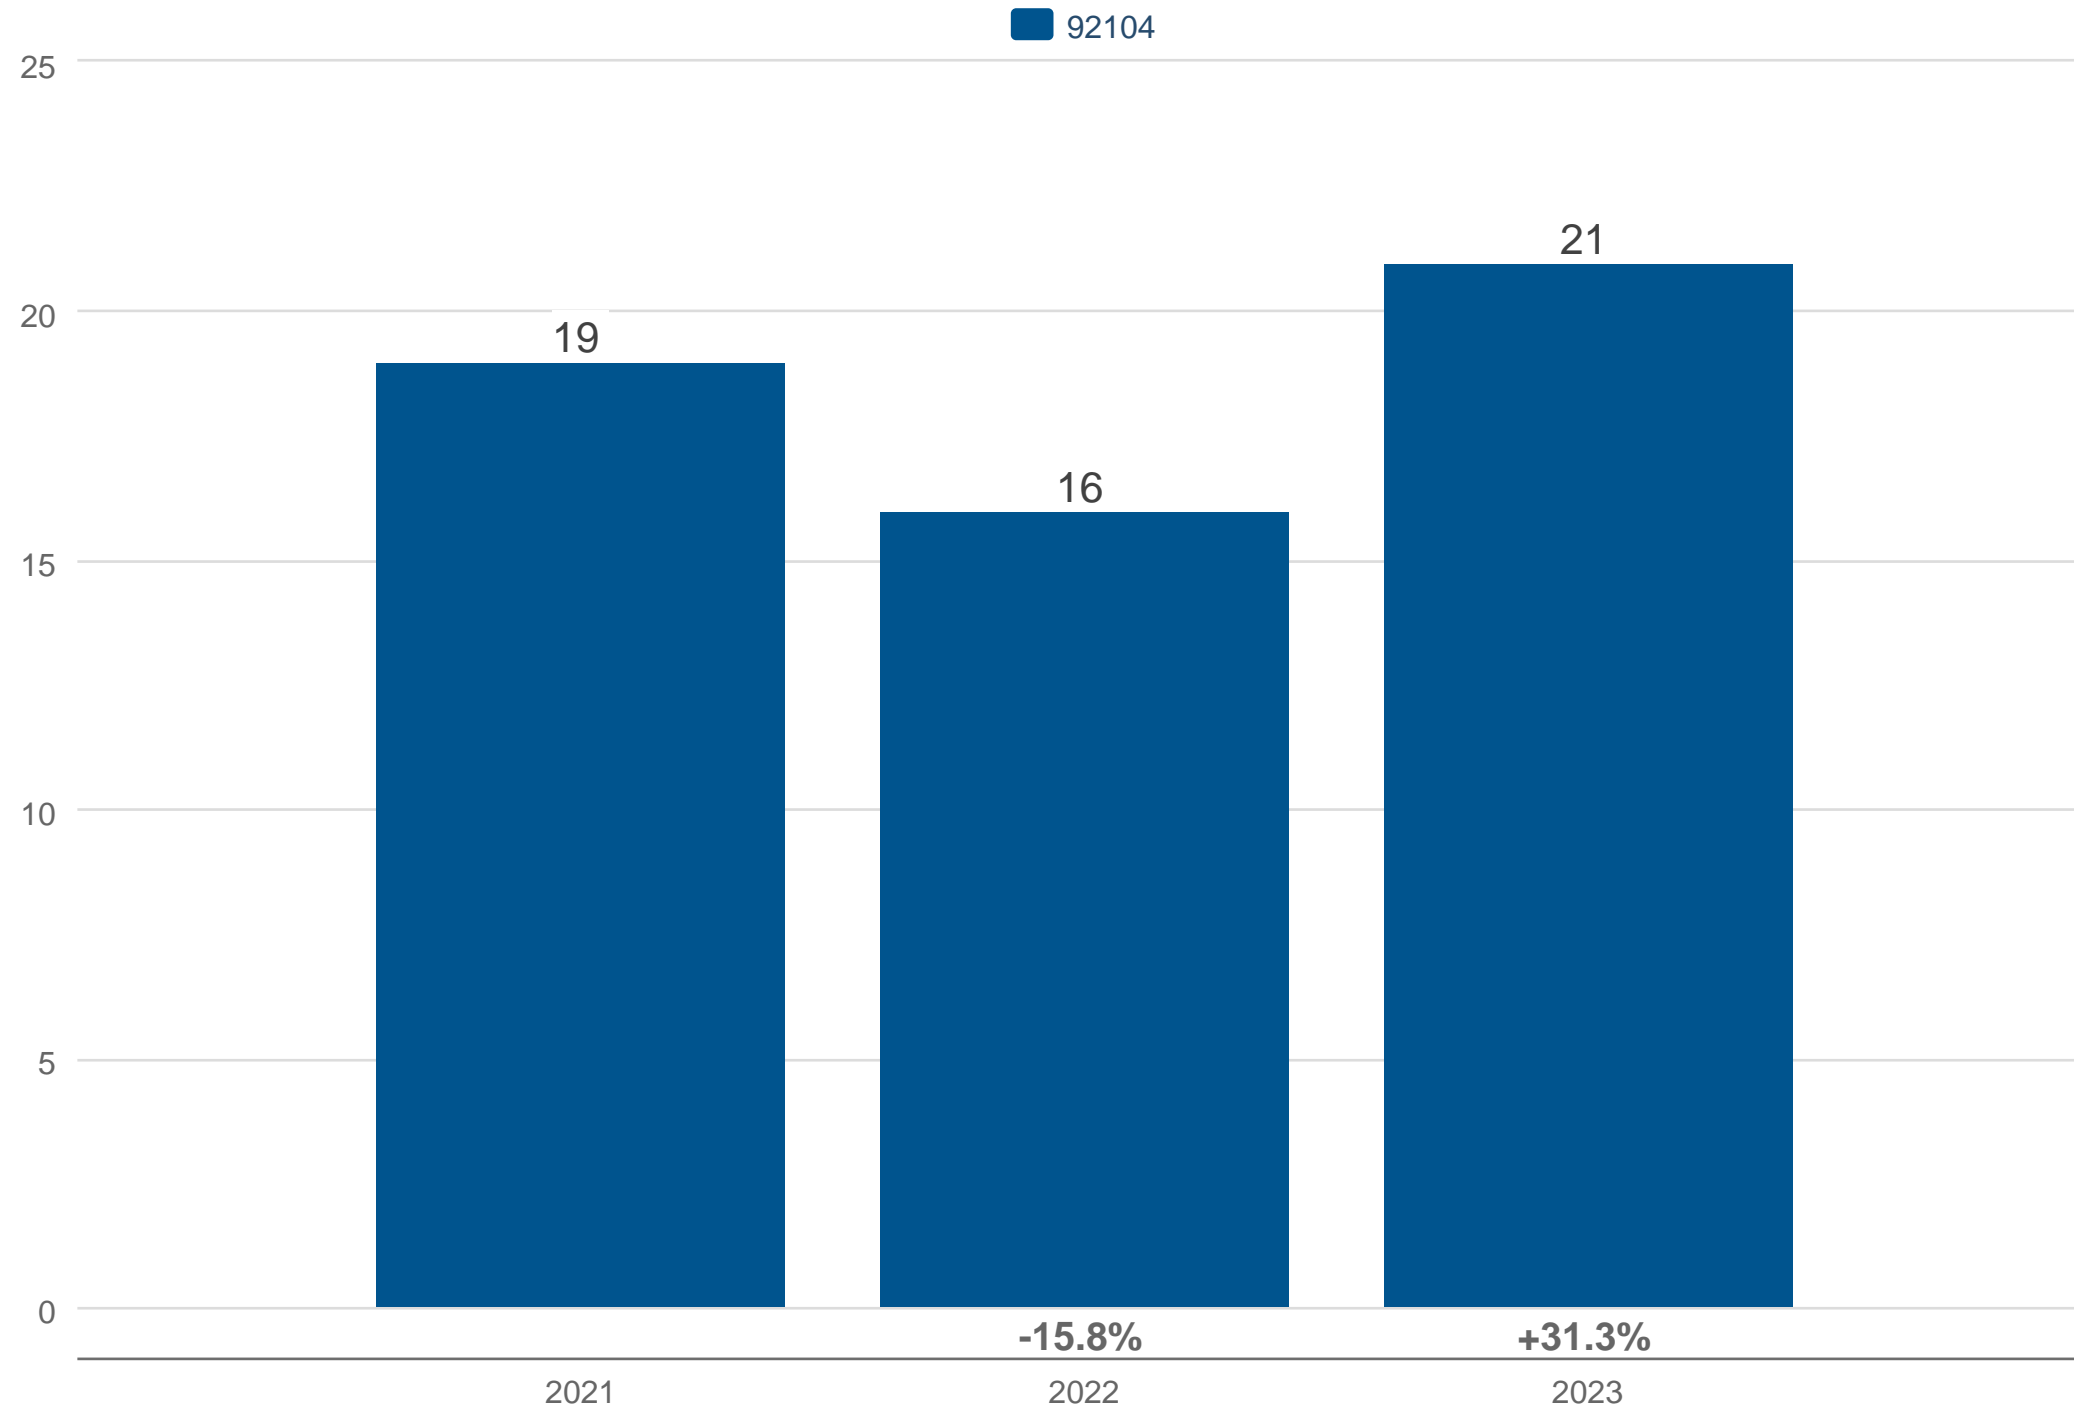

### May Average Market Time

92104

Each data point is 12 months of activity. Data is from June 2, 2023.