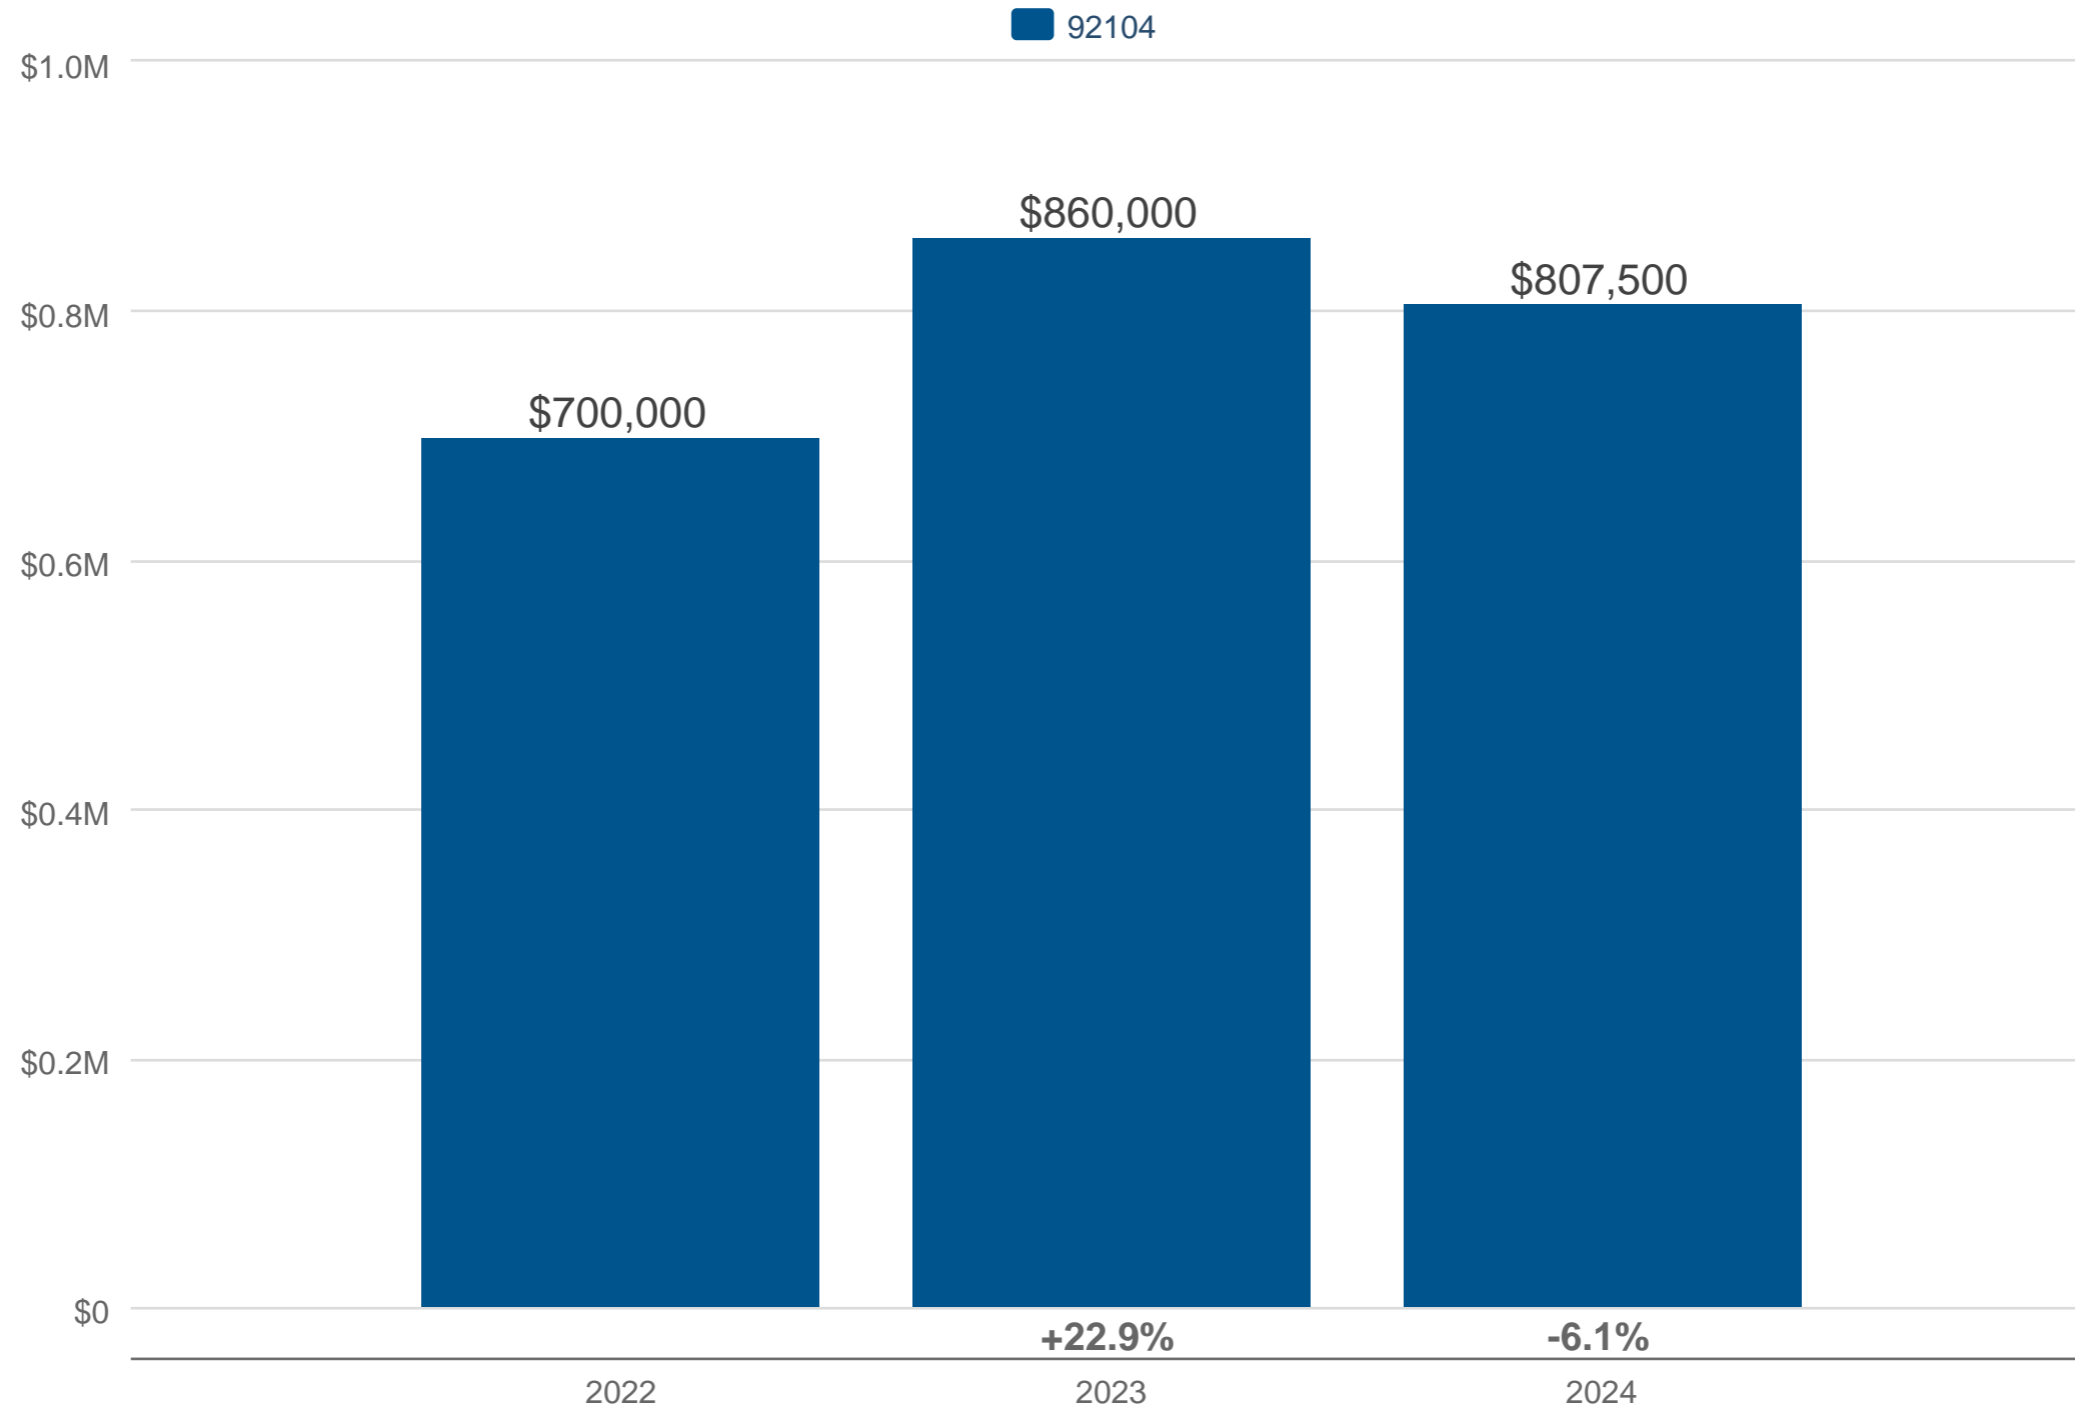

### April Median Sales Price

92104

Each data point is 12 months of activity. Data is from May 8, 2024.