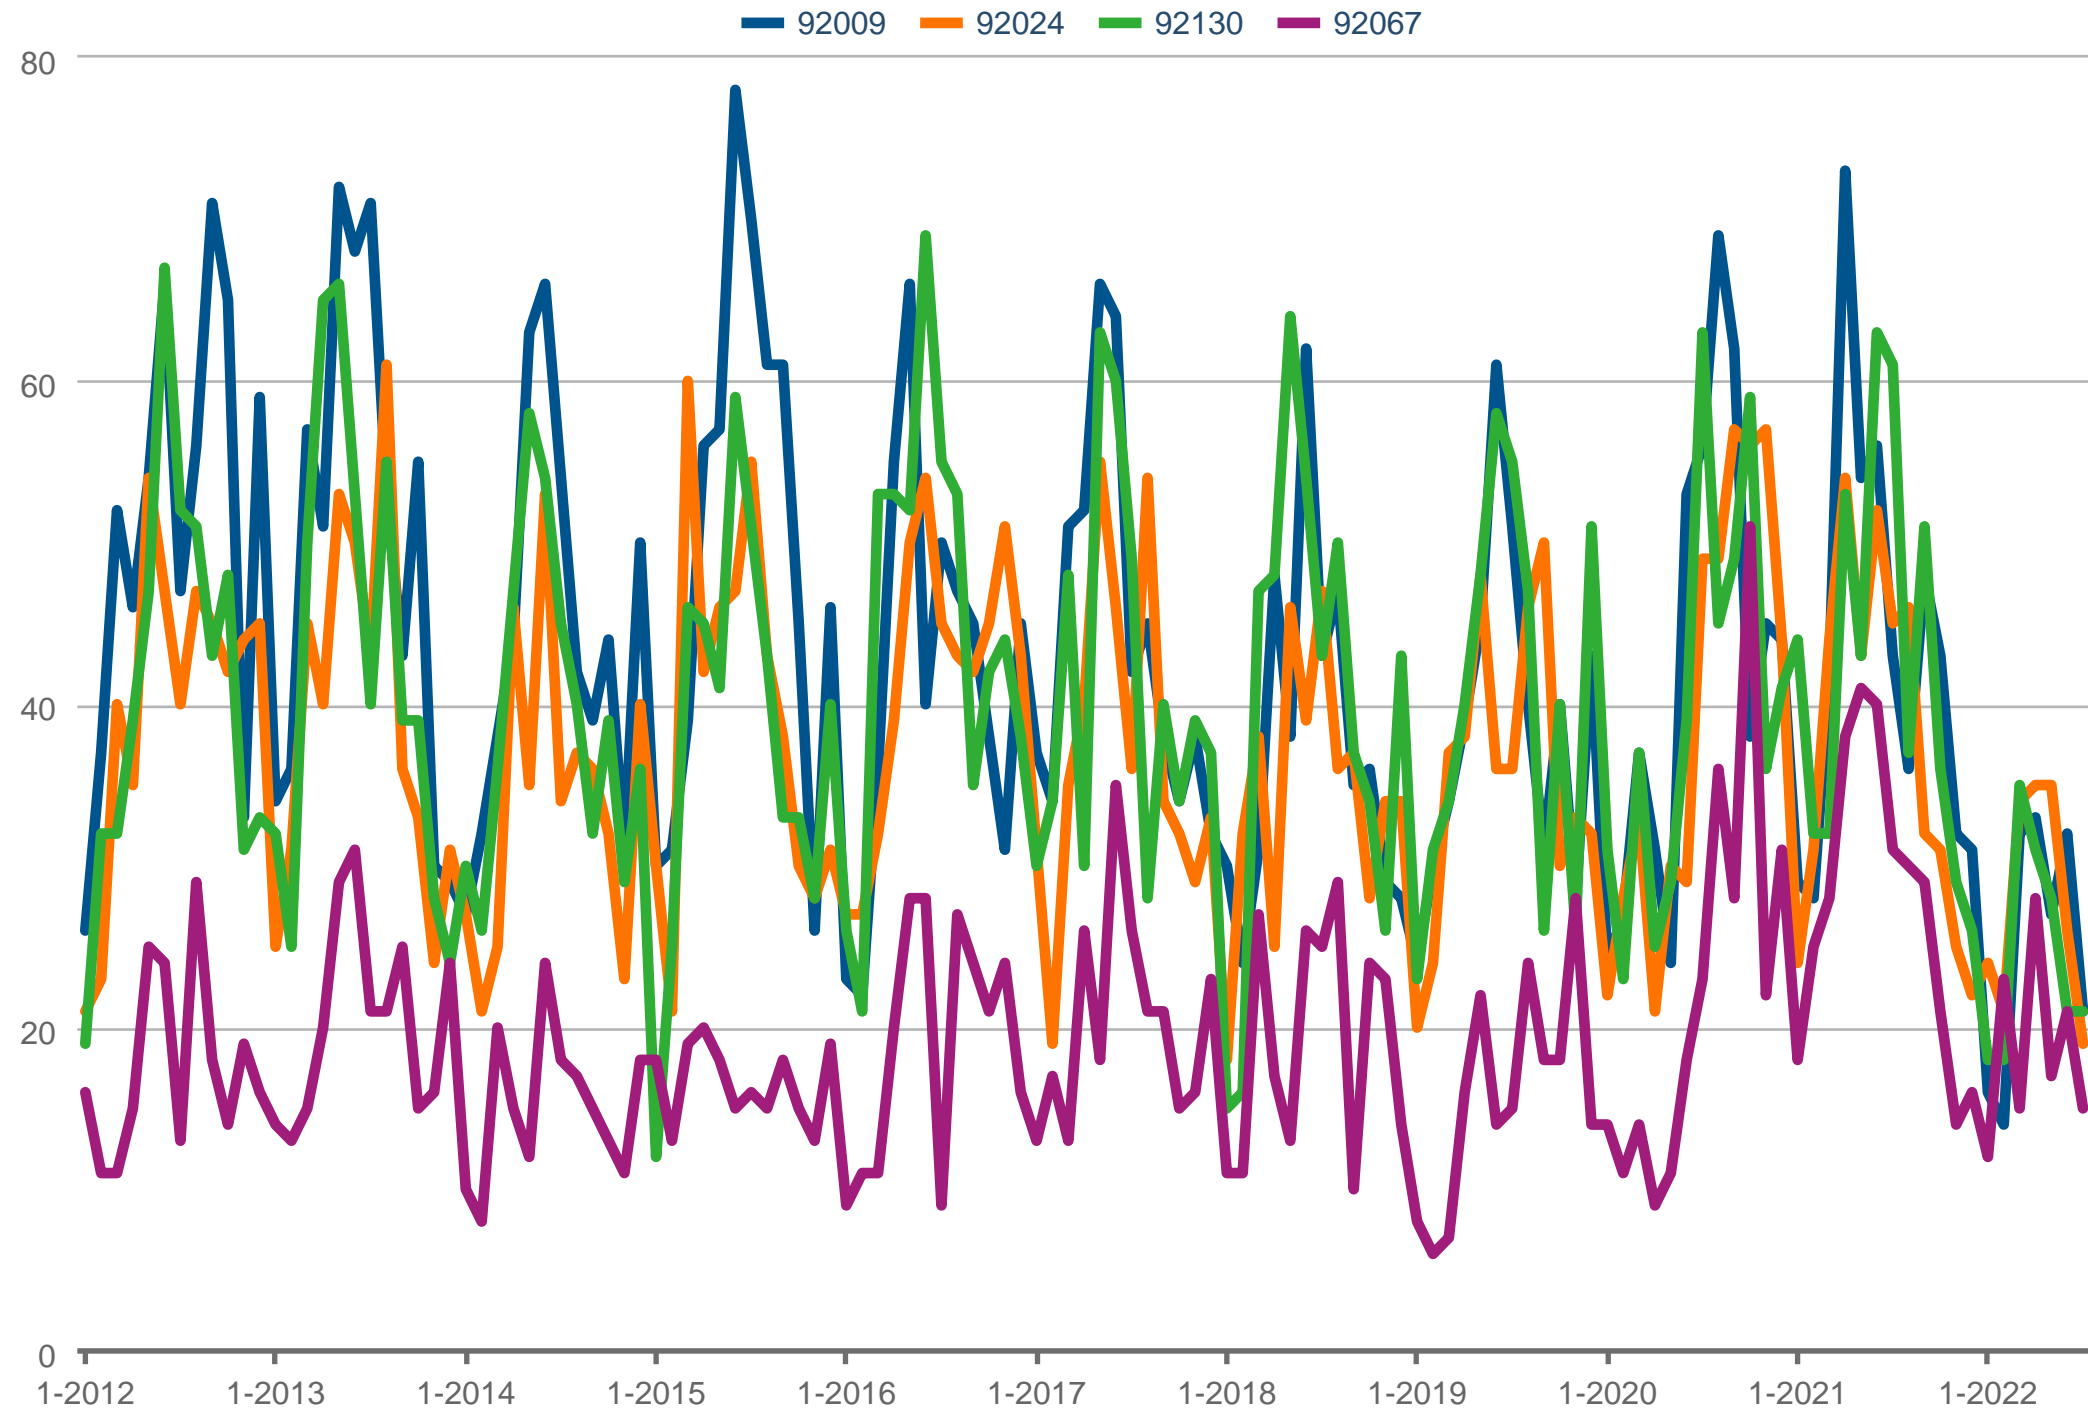

Sold Listings

92009 & 92024 & 92130 & 92067: Detached

Each data point is one month of activity. Data is from August 14, 2022.