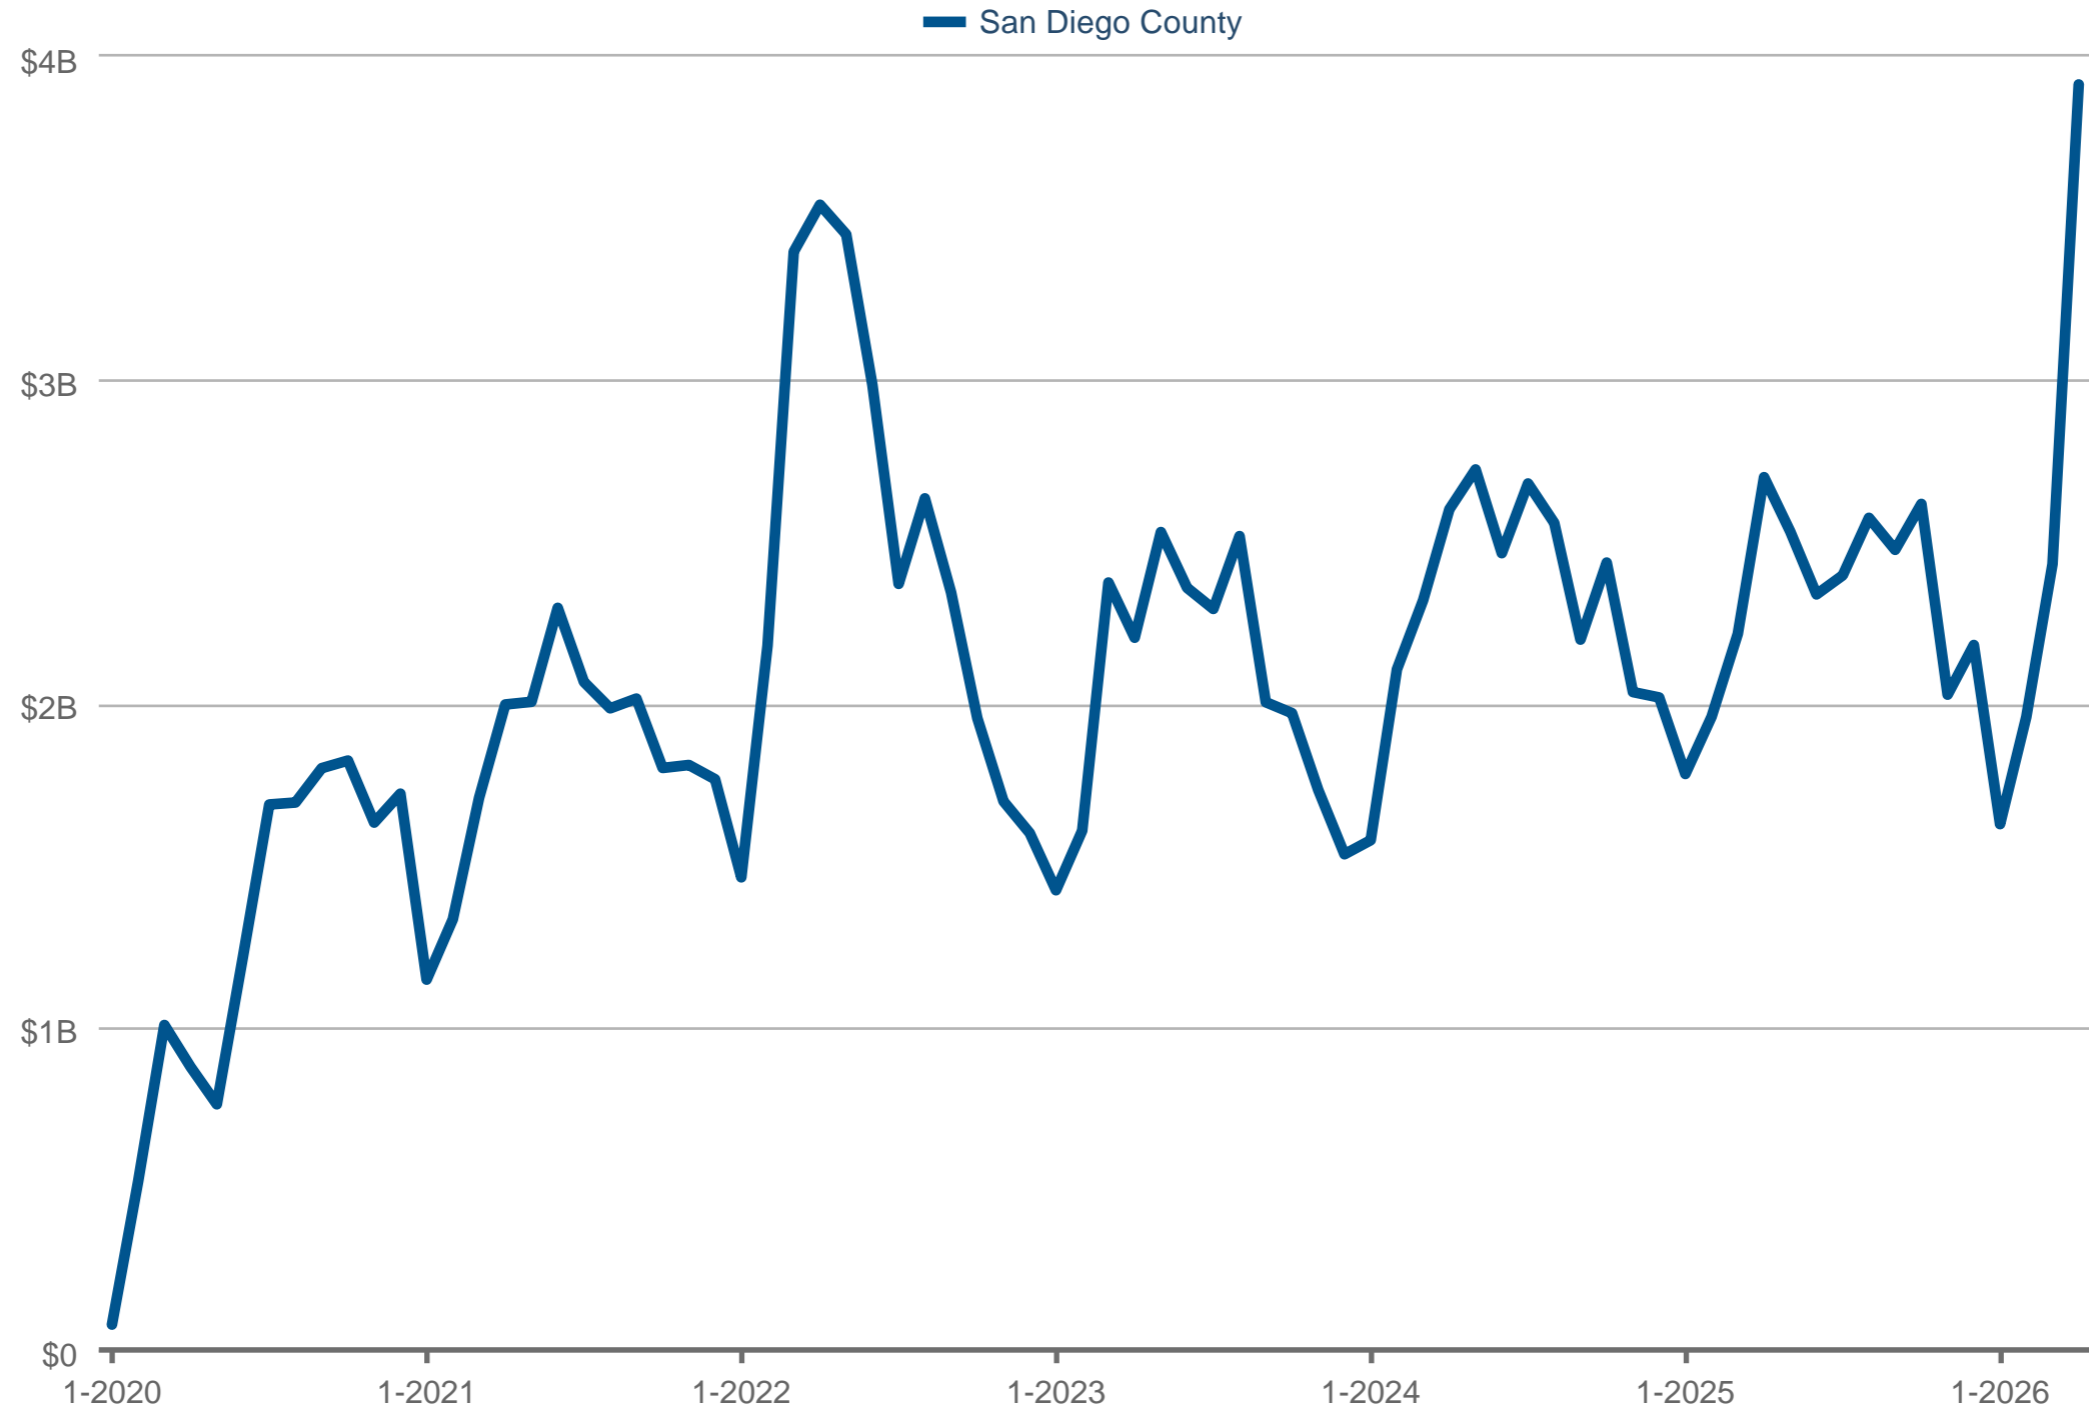

### Dollar Volume of Closed Sales

San Diego County

Each data point is one month of activity. Data is from May 4, 2026.

All data from SDMLS®. Data deemed reliable but not guaranteed. InfoSparks © 2026 ShowingTime Plus, LLC.