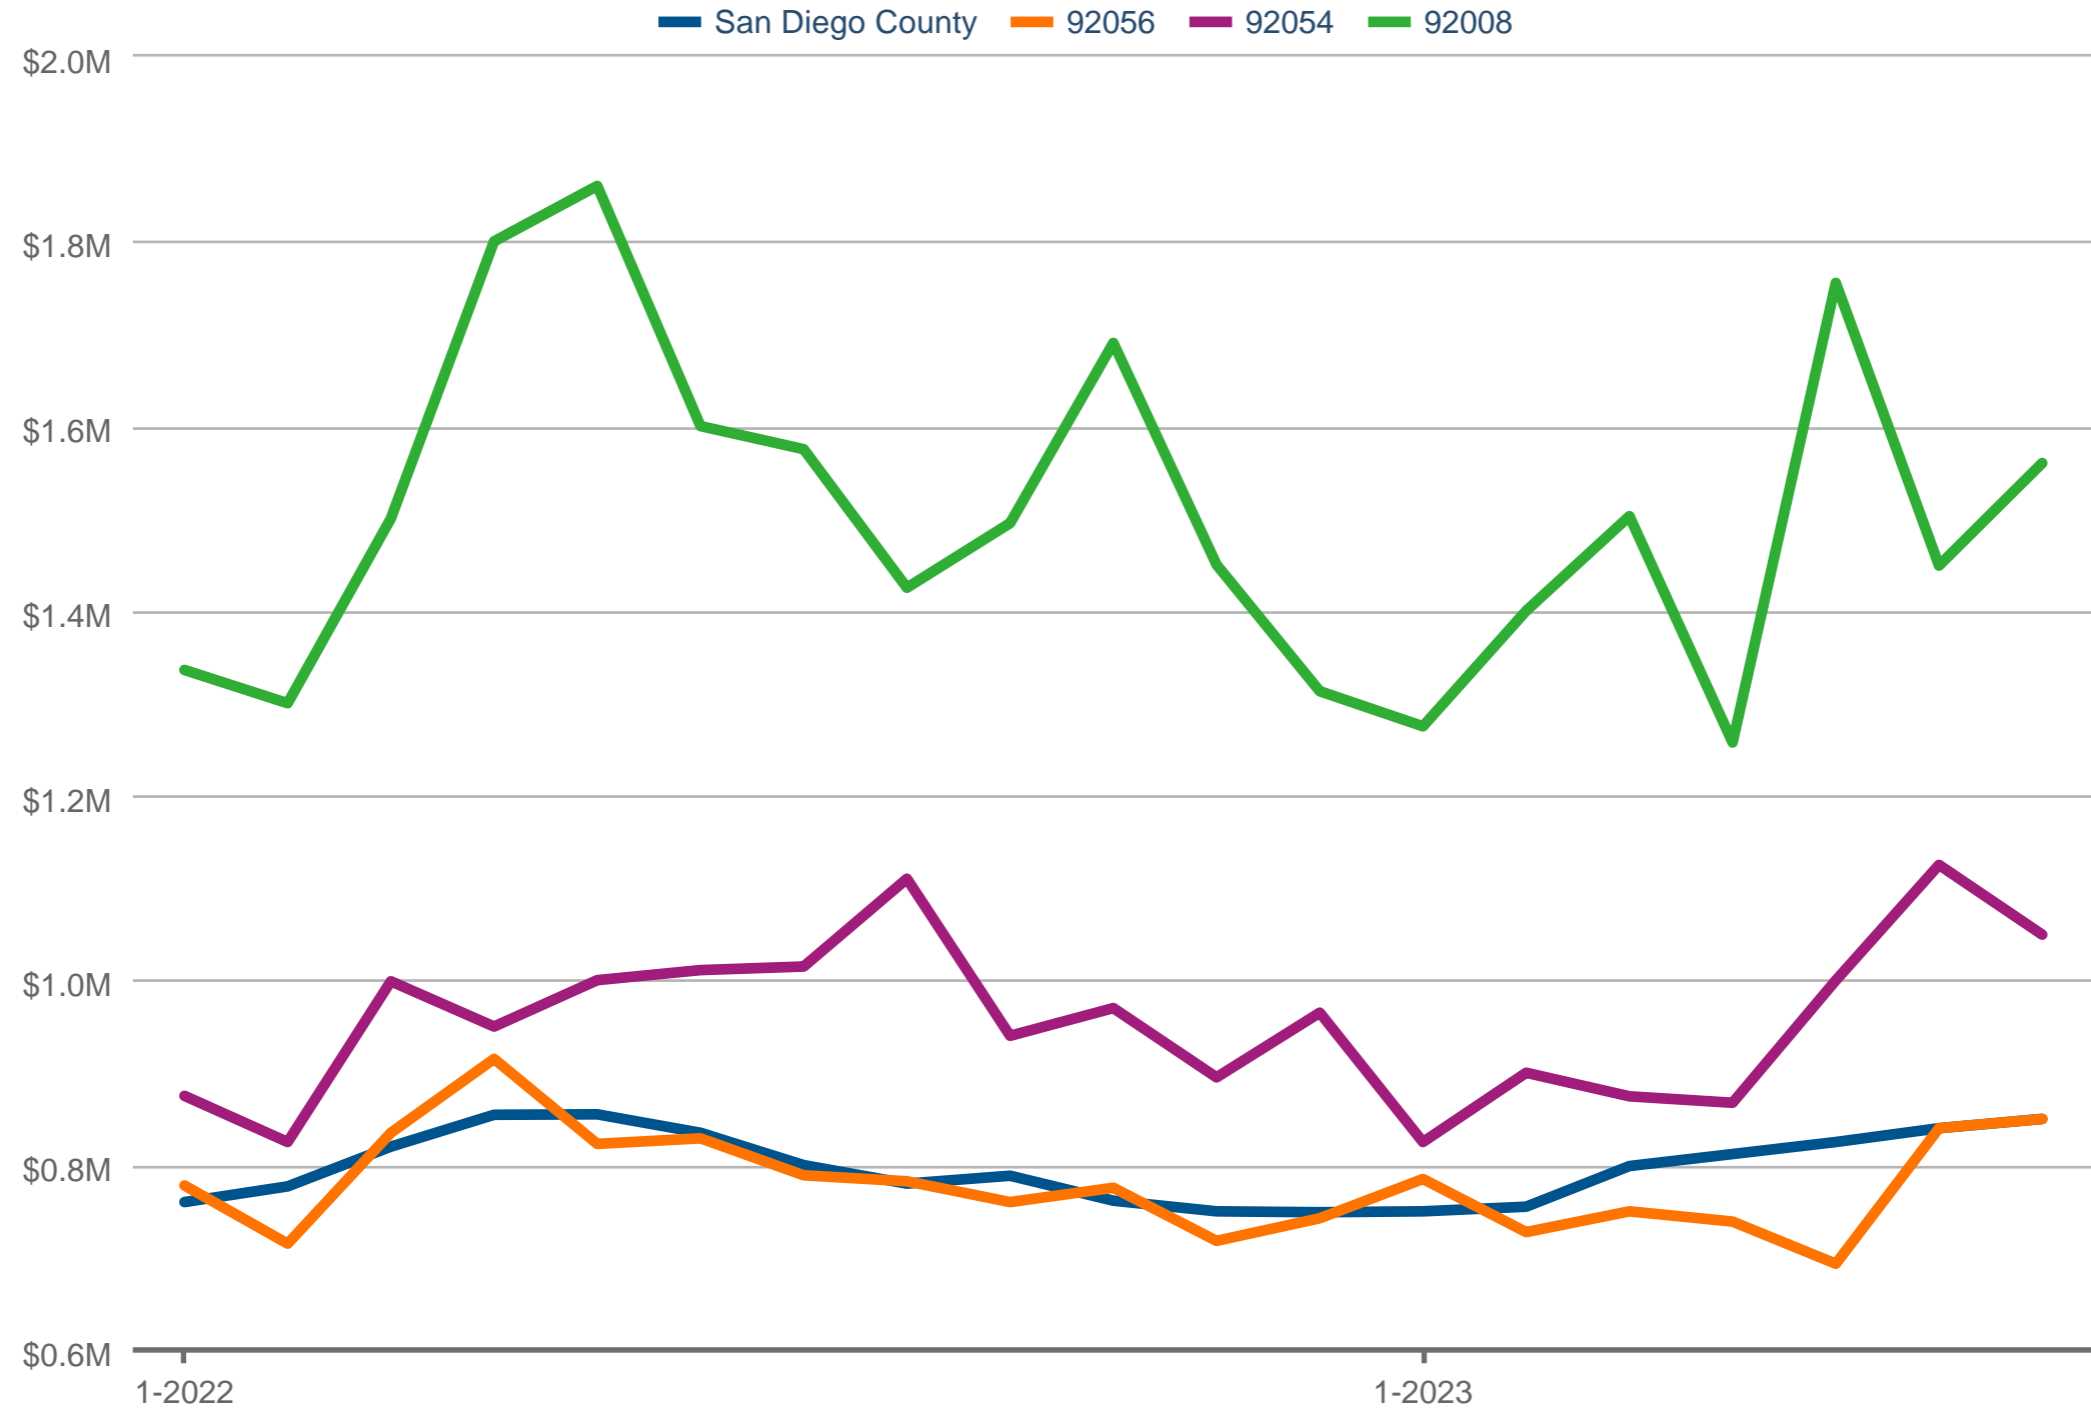

Median Sales Price

San Diego County & 92056 & 92054 & 92008

Each data point is one month of activity. Data is from August 30, 2023.

All data from SDMLS®. Data deemed reliable but not guaranteed. InfoSparks © 2026 ShowingTime Plus, LLC.