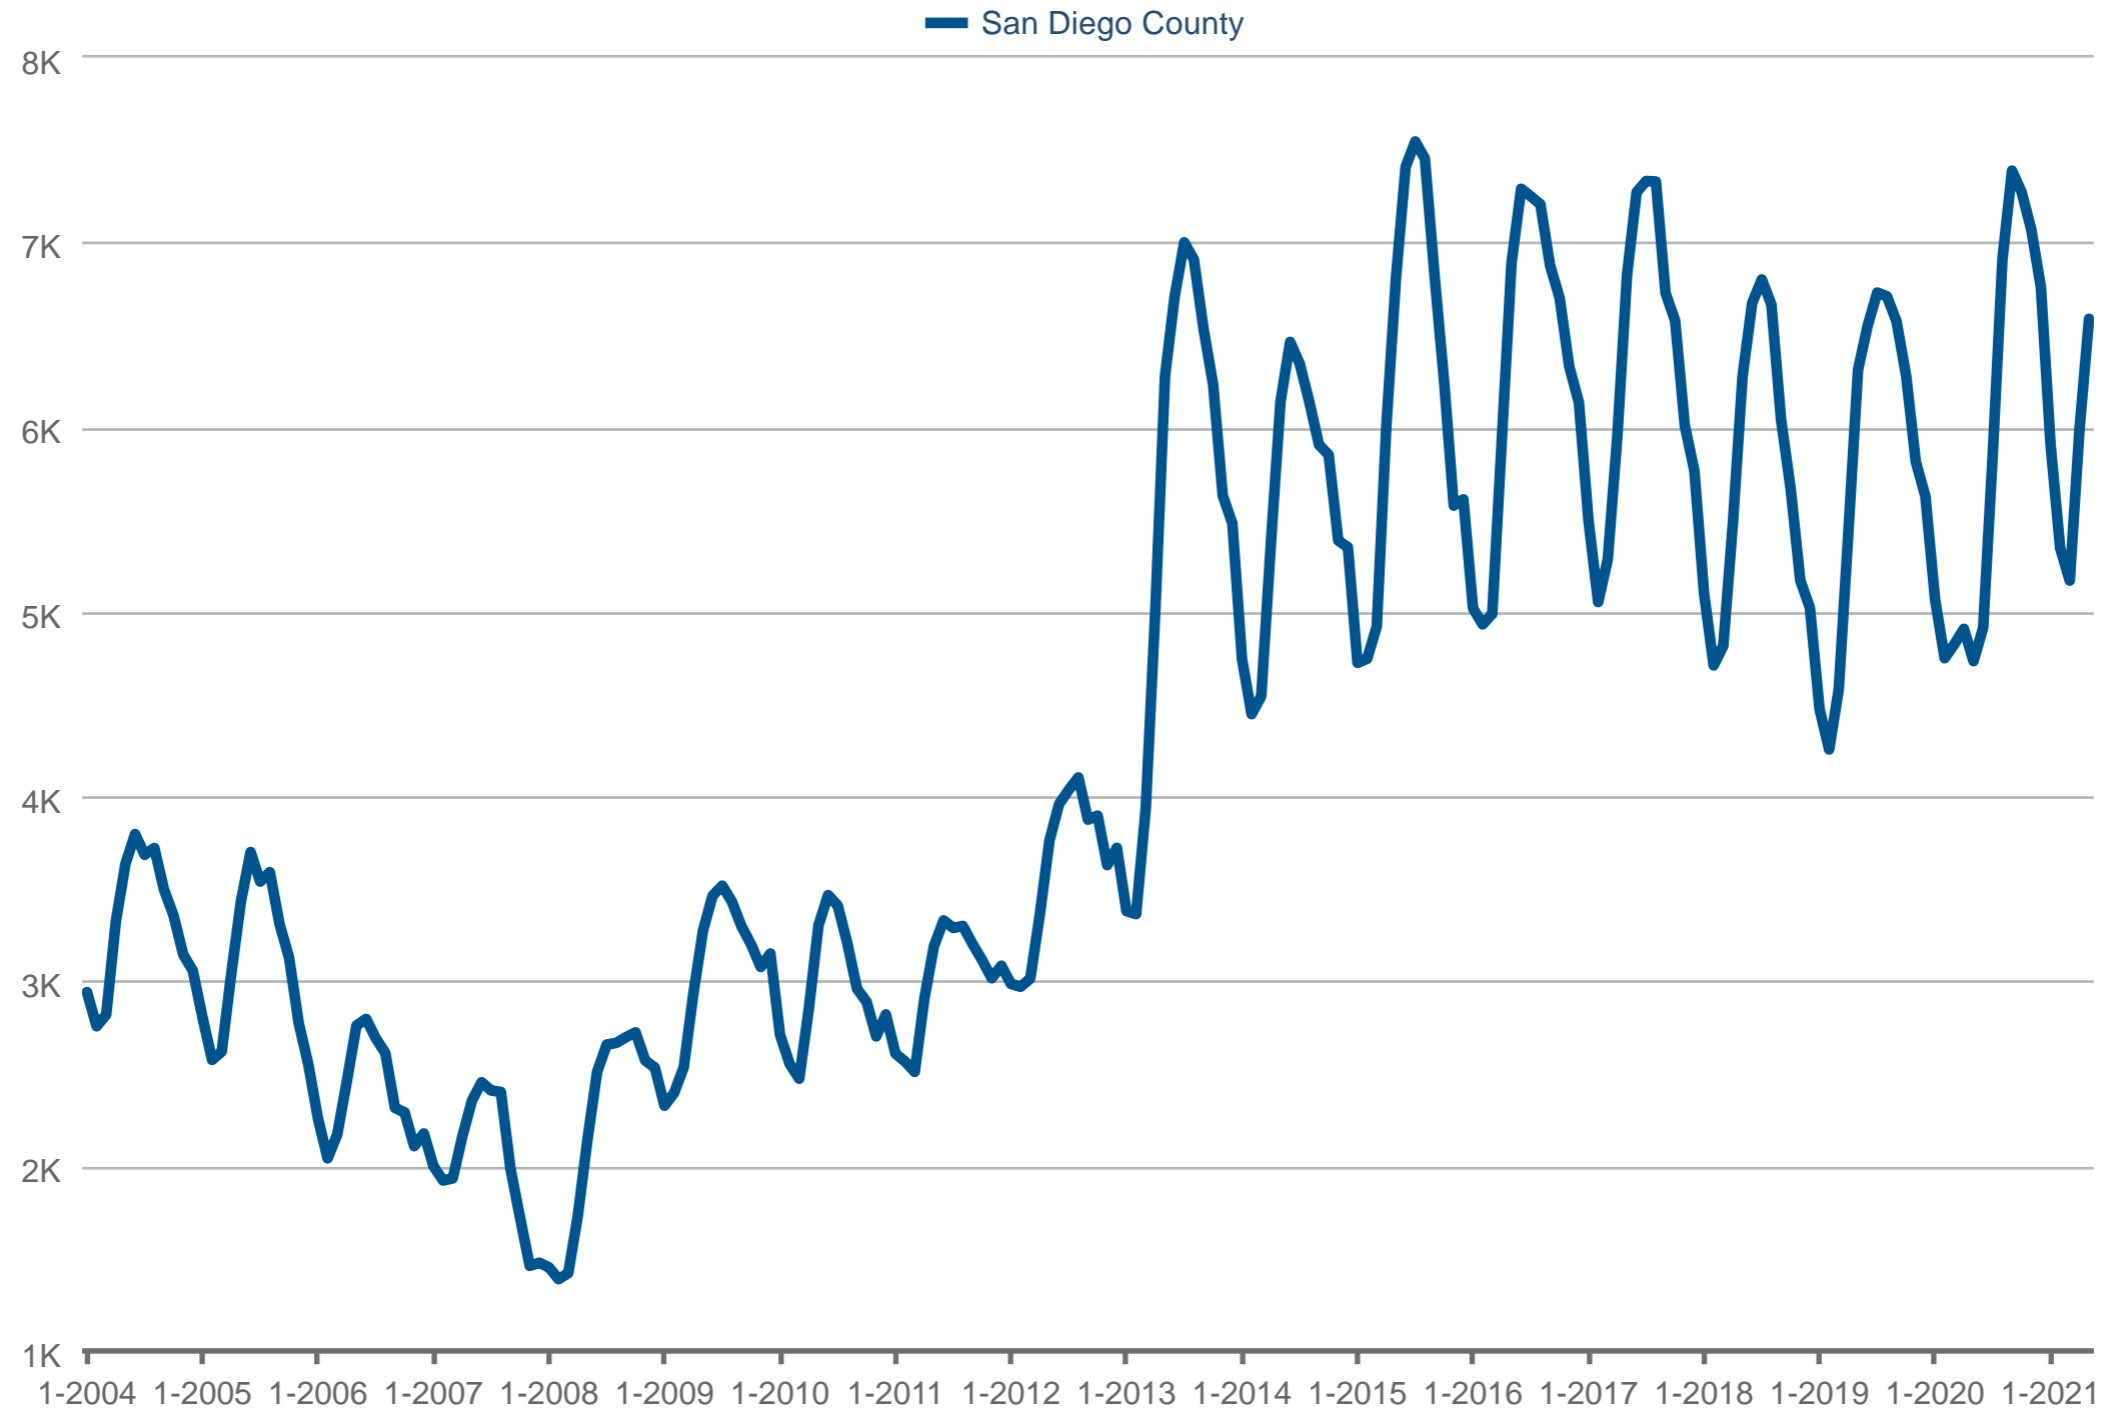

Joseph Geilfuss (BRE Lic # CA)

Ashby & Graff

Office: 858-208-3798

joesandiegohomes@gmail.com

www.joesandiegohomes.com

Sold Listings

San Diego County: Detached

Each data point is three months of activity. Data is from June 11, 2021.

All data from SDMLS®. Data deemed reliable but not guaranteed. InfoSparks © 2024 ShowingTime.