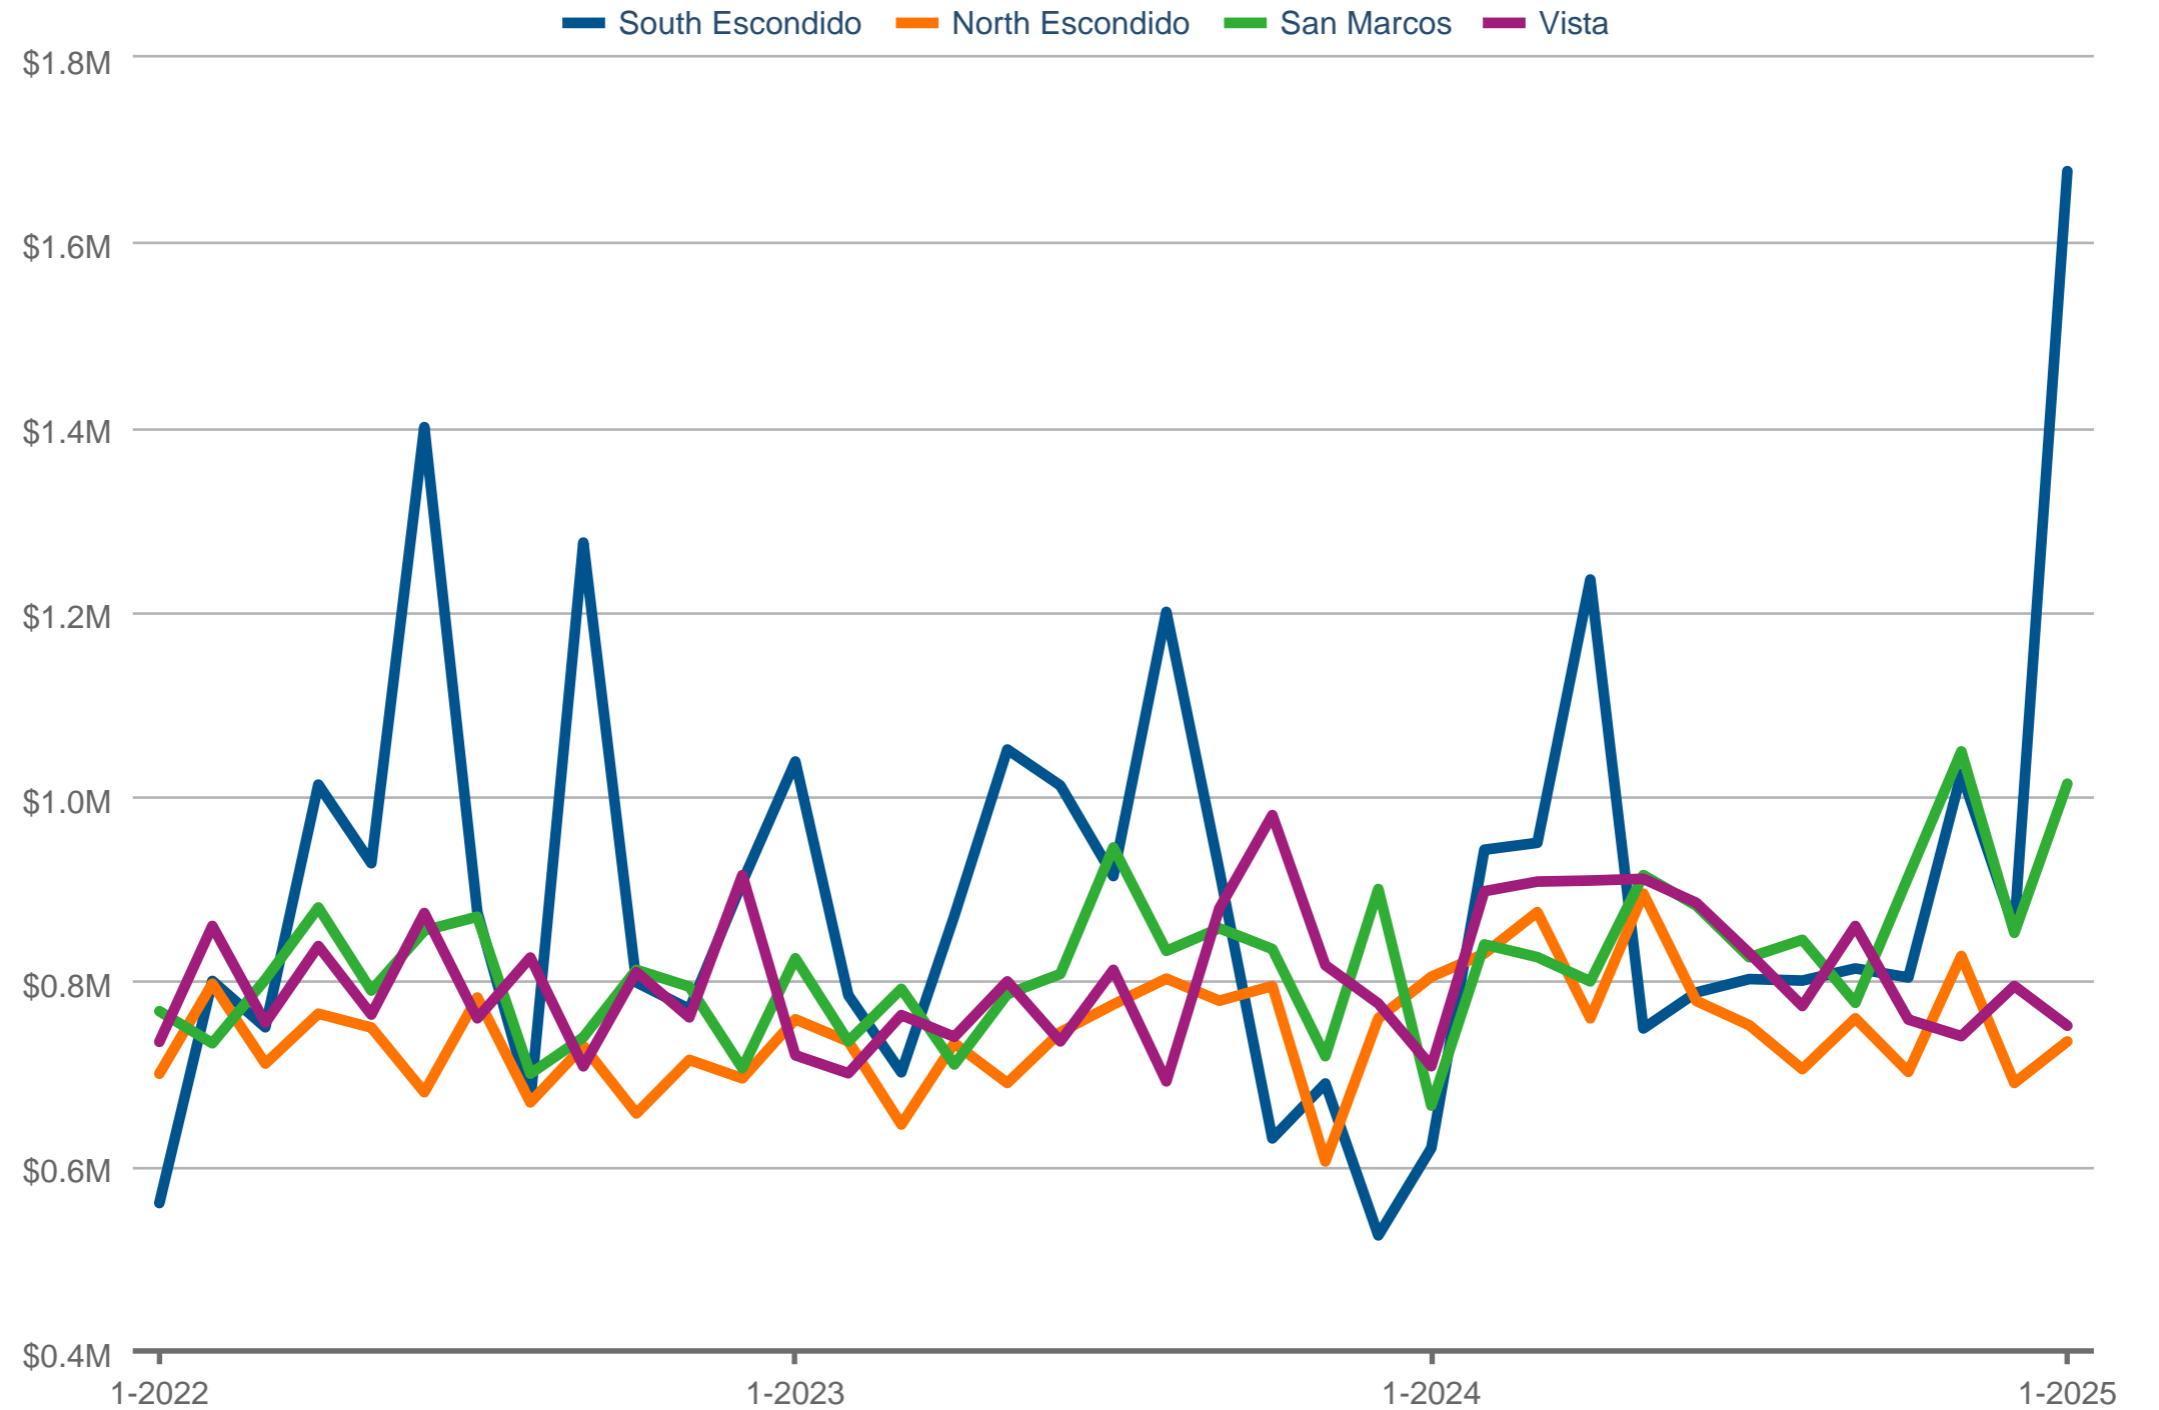

### Median Sales Price

South Escondido & North Escondido & San Marcos & Vista

Each data point is one month of activity. Data is from February 8, 2025.

All data from SDMLS®. Data deemed reliable but not guaranteed. InfoSparks © 2025 ShowingTime Plus, LLC.