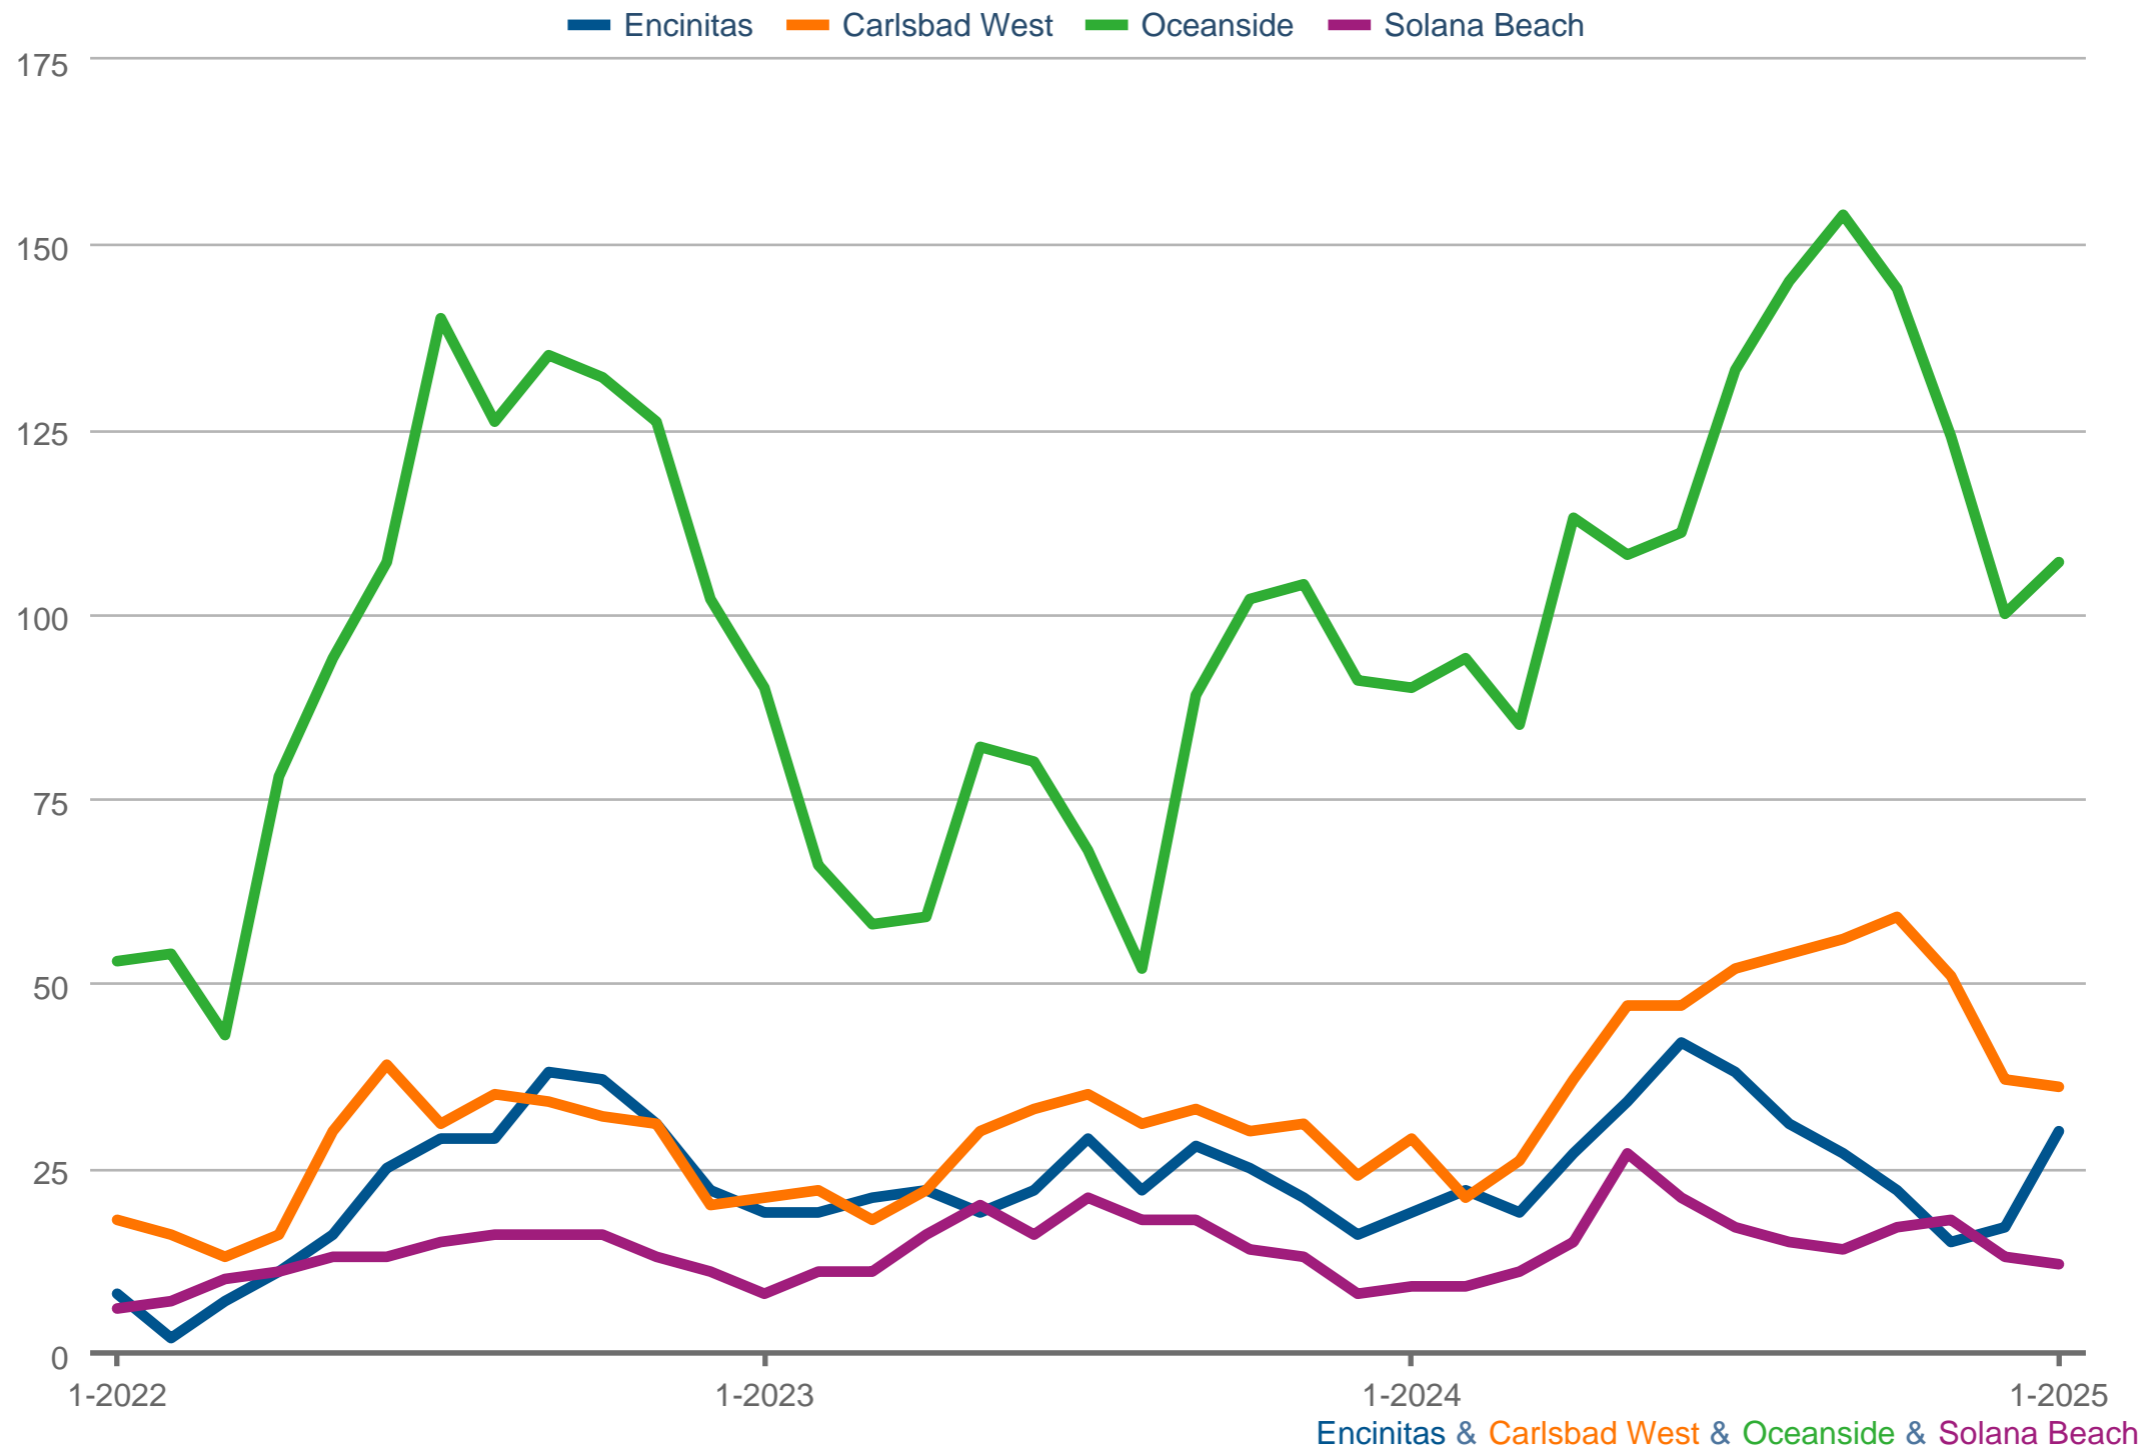

## Active Listings

Each data point is one month of activity. Data is from February 8, 2025.